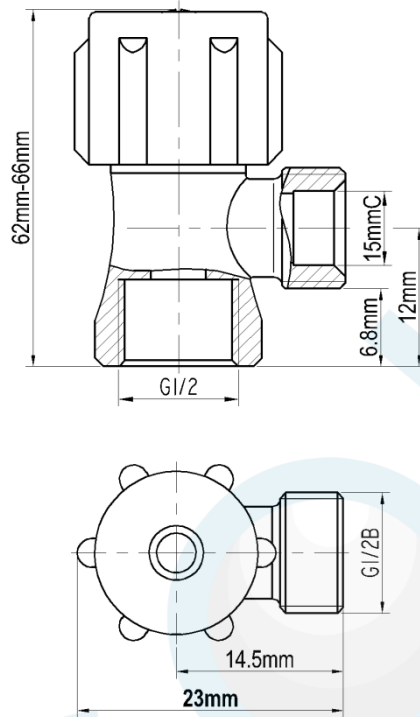

MINI CISTERN COCK 1/2" CP

Product Code : 60379

Brand Name: **elson**

Product Specification

- Complies with AS/NZS 3718, Watermark Licence Number: WMKA 02498
- Material: DR Brass, Complies with AS 2345
- Threads: Complies with AS ISO 7.1, AS ISO 7.2 and AS 1722.2
- End Connectors: Complies with AS 3688
- Suitable for Potable Water, Complies with AS/NZS 4020
- Maximum Working Temperature: 80°C
- Maximum Working Pressure: 1300 KPa
- Flow Rate at pressure 250Kpa: 52L/Min

Additional Feature

- **Double O-ring Seal**

Elson Australasia Pty Ltd

Tel: 02 9625 7899 Fax: 02 9625 7855

Website: www.elson.net.au E-mail: sales@elson.net.au

Version 2.0

Aug. 2020